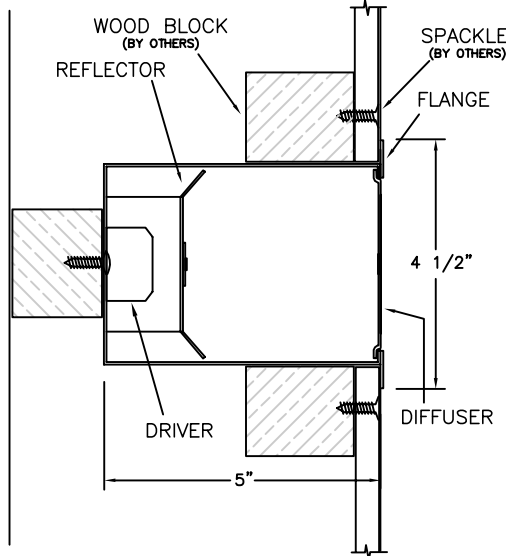

FLANGE

NOTE: FOR CUSTOM CORNER,
PLEASE CONSULT FACTORY.

ORDERING KEY

SERIES	Lumens/ft (W/ft)	WALL	REC	COLOR TEMP	MOUNTING	VOLTAGE	OPTIONS
EMBED	☐ LO 610(7)	☐ 2'	☐ 2'	☐ 2700K	☐ FLANGE	☐ 120 V	☐ EM (BATTERY)
	☐ MO 775(9.2)	☐ 3'	☐ 3'	☐ 3000K	☐ FLANGELESS	☐ 277 V	☐ DIM 0-10
	☐ HO 1050(12)	☐ 4'	☐ 4'	☐ 3500K		☐ UNIVERSAL	☐ DALI
	Please contact National for other options.	☐ 5'	☐ 5'	☐ 4000K			☐ LUTRON, 2 WIRE,
		☐ 6'	☐ 6'	☐ 5000K			☐ 3 WIRE
		☐ 7'	☐ 7'				
		☐ 8'	☐ 8'				

LUMENS WILL VARY
DEPENDING ON DIFFUSER
AND LED COLOR TEMP.

NATIONAL 3E/LED SERIES USES ENGINE/STICK ORIGINAL EQUIPMENT (BY OSRAM, PHILIPS, SAMSUNG, ET AL) WHICH ARE RATED FOR APPROXIMATELY 100 LM/W. ARCHITECTURAL LENSES PROVIDED WITH THE LUMINAIRES BY DESIGN EVEN THE BRIGHTNESS AND VISUAL COMFORT AND MIGHT FRACTIONALLY LOWER LM/W.

TYPE: _____

PROJECT: _____

EVEN AND VISUALLY
COMFORTABLE LED
LIGHT DISTRIBUTION
ACROSS PROFILE OF
THE PRODUCT

50% ENERGY
SAVINGS COMPARED
TO LINEAR
FLUORESCENT

SUSTAINABLE
MATERIALS

ARRAY OF LUMEN
OPTIONS ALL
LM79/LM80 UL
APPROVED

5 YEAR WARRANTY
LED AND DRIVER

522 CORTLANDT ST.
BELLEVILLE, NJ 07109

NJ 973-751-1600
NY 212-751-1600
FAX 973-751-4931
WWW.NATLTG.COM