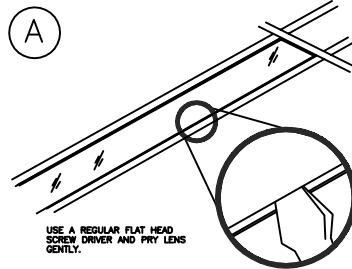

MOUNTING INSTRUCTIONS

HOW TO REMOVE LENS

HOW TO INSTALL LENS

LIGHTING CONTROL SOLUTIONS

- DIMMING (0-10V, DALI Or Lutron)**
 - 0-10V Dimming Driver used as standard.
 - Continuous Dimming up to 10%.
 - Dimming wires not provided unless specified
 - Contact National for Dali or Lutron Control system
- Occ/DAYLIGHT/Vacancy/Bi-Level**
 - Sensor-ready and compatible drivers provided.
 - Sensors can be field installed or could be installed in the fixtures
 - Bi-level dimming and Motion sensors also available
- Compatibility:**