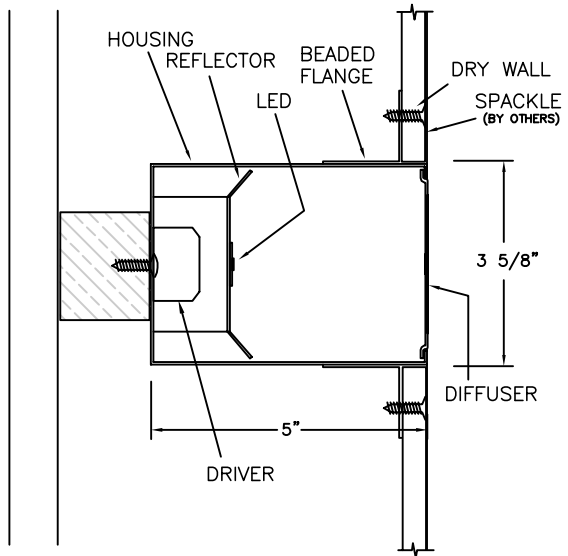

REFLECTOR

TO BE FORMED FROM 20GA POST PAINTED ALUMINUM
SHEET WITH INTEGRAL THERMAL PROPERTIES REQUIRED
FOR LED/DIGITAL LIGHTING WITH 90% PLUS REFLECTIVITY

MOUNTING

CEILING TO WALL MOUNT WITH CORNERS

PRODUCT DESCRIPTION

THE EMBEDDED IS A LED LIGHTING SYSTEM THAT BLENDS
SEAMLESSLY INTO DRYWALL AND PLASTER WALLS AND
CEILING. THIS CLEAN, CRISP, BRIGHT LIGHT BECOMES ONE WITH
THE ENVIRONMENT IN VERTICAL, HORIZONTAL, DIAGONAL AND
OTHER GEOMETRIC SHAPES AND FORMS. THE EMBEDDED LED
SYSTEMS ARTISTICALLY ILLUMINATE WALLS, CEILING IN A VISUALLY
SPECTACULAR FASHION. LOBBIES, HALLWAYS AND PUBLIC SPACES
WILL NEVER BE THE SAME. COMPLEX CORNERS SHARE THE SPACE
WORKING INTEGRALLY WITH THE SPACKLE FLANGELESS SYSTEM.