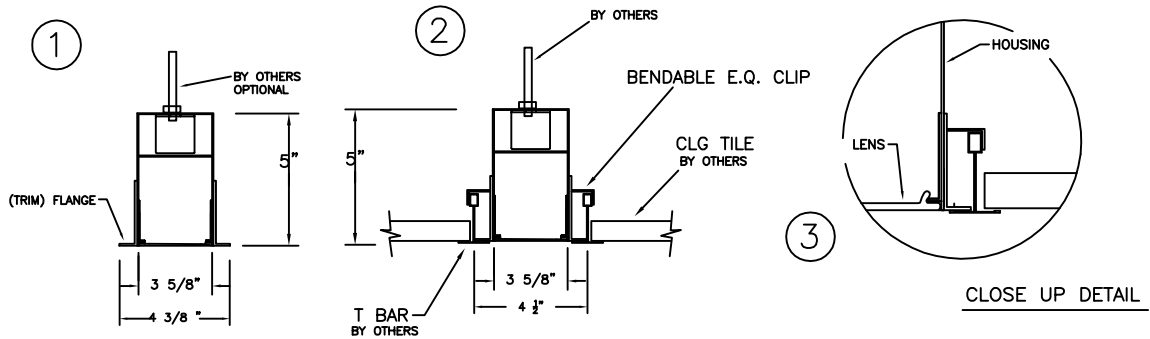

MOUNTING INSTRUCTIONS