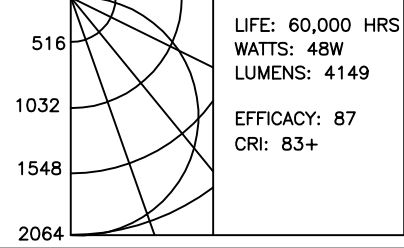

EMBEDDED-LED-HO-4'