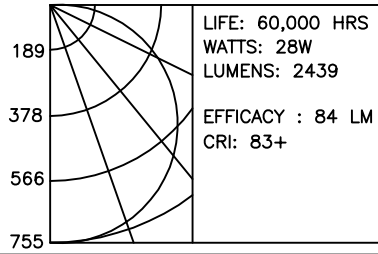

LED MODULES

HIGHER EFFICACY UP TO 170 LPW
WITH SERVICE LIFE GREATER THAN
60000(L70) HIGH COLOR RENDITION AND
EXCELLENT COLOR CONSISTENCY
COLOR OPTIONS AVAILABLE FROM
27K TO 40K .
90 CRI LEDS AVAILABLE AS OPTIONAL

5 YEAR WARRANTY
LED AND DRIVER

522 CORTLANDT ST.
BELLEVILLE, NJ 07109

NJ 973-751-1600
NY 212-751-1600
FAX 973-751-4931
WWW.NATLTG.COM

EMBEDDED LED PHOTOMETRIC DATA

EMBEDDED-LED-LO-4'

EMBEDDED-LED-MO-4'

EMBEDDED-LED-HO-4'