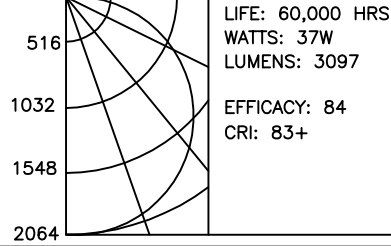

EMBEDDED-LED-MO-4'